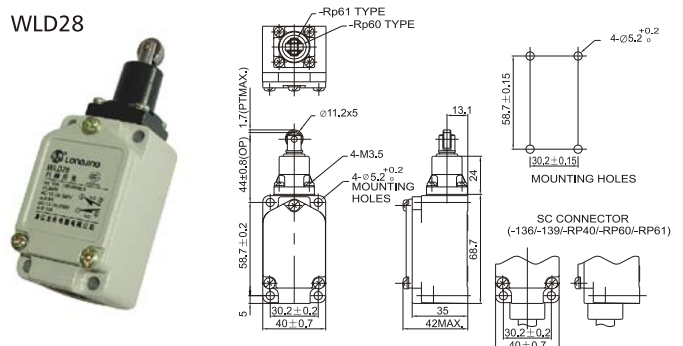

WL Limit Switch 行程开关

WLD3

WLD28

WLCA2

WLCA12

WLCL

WLCA32-41-43

WLHAL4

WLCA2-2N

WLCA12-2N

WLCL-2N