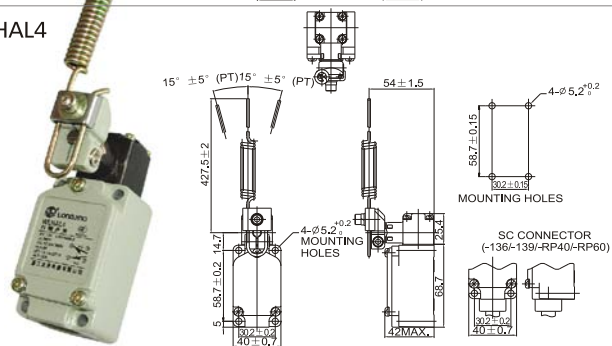

WL Limit Switch 行程开关

WLD3

WLD28

WLCA2

WLCA12

WLCL

WLCA32-41-43

WLHAL4

WLCA2-2N

WLCA12-2N

WLCL-2N