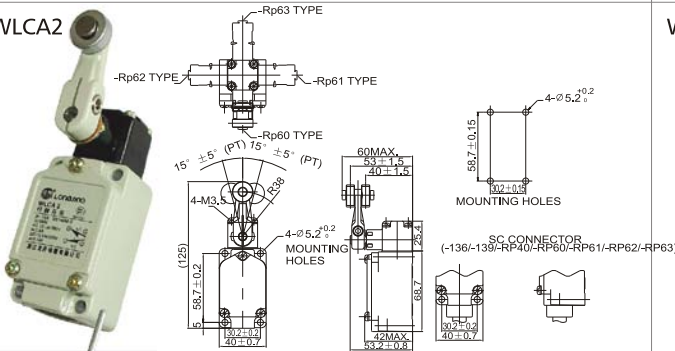

WL Limit Switch 行程开关

WLD3

WLD28

WLCA2

WLCA12

WLCL

WLCA32-41-43

WLHAL4

WLCA2-2N

WLCA12-2N

WLCL-2N