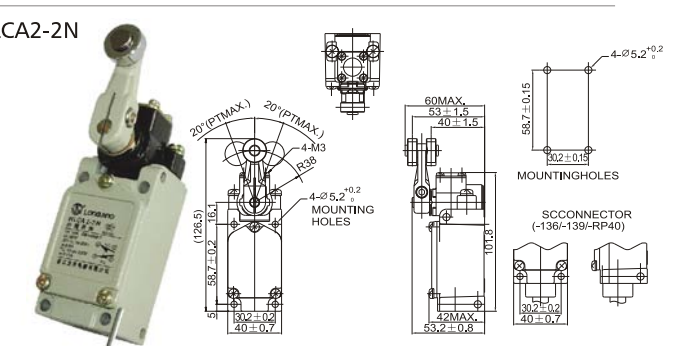

WL Limit Switch 行程开关

WLD3

WLD28

WLCA2

WLCA12

WLCL

WLCA32-41-43

WLHAL4

WLCA2-2N

WLCA12-2N

WLCL-2N