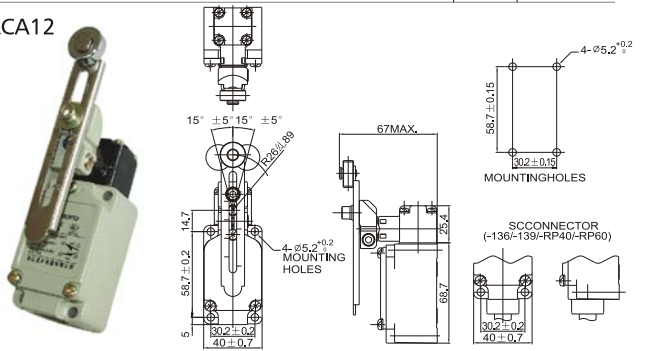

WL Limit Switch 行程开关

WLD3

WLD28

WLCA2

WLCA12

WLCL

WLCA32-41-43

WLHAL4