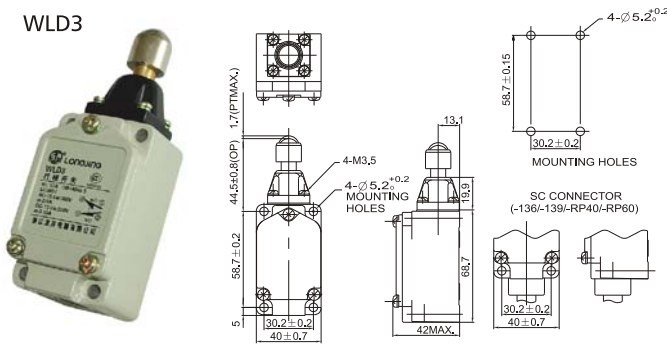

WL Limit Switch 行程开关

WLD3

WLD28

WLCA2

WLCA12

WLCL

WLCA32-41-43

WLHAL4