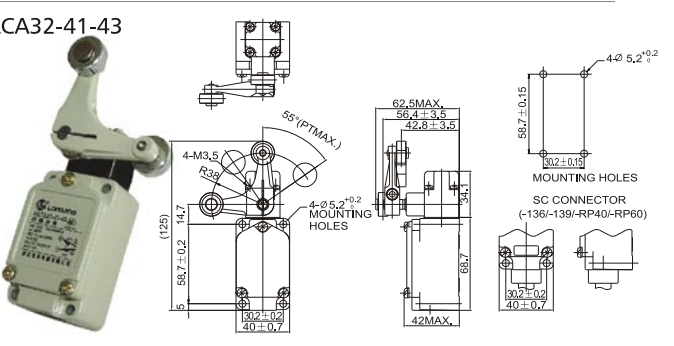

WL Limit Switch 行程开关

WLD3

WLD28

WLCA2

WLCA12

WLCL

WLCA32-41-43

WLHAL4