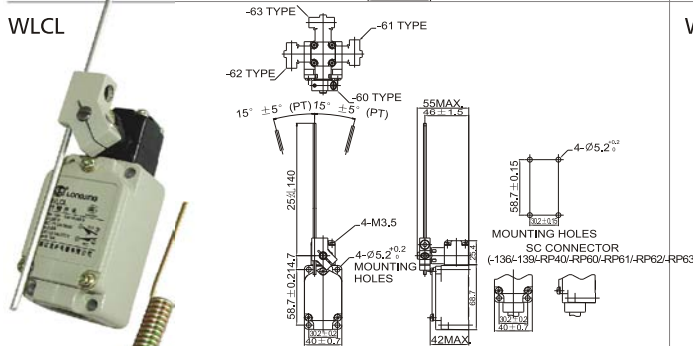

WL Limit Switch 行程开关

WLD3

WLD28

WLCA2

WLCA12

WLCL

WLCA32-41-43

WLHAL4

WLCA2-2N

WLCA12-2N

WLCL-2N