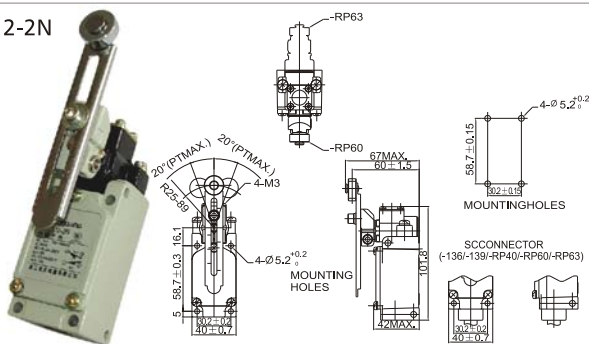

WL Limit Switch 行程开关

WLD3

WLD28

WLCA2

WLCA12

WLCL

WLCA32-41-43

WLHAL4

WLCA2-2N

WLCA12-2N

WLCL-2N